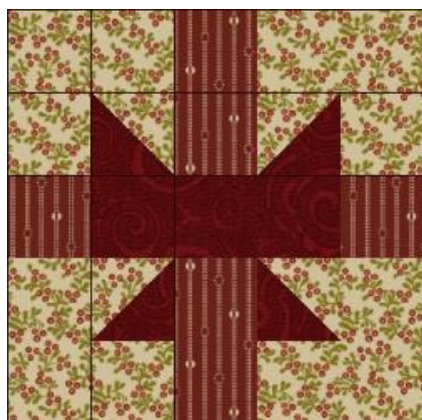

[View Cart](#)

Click on image to enlarge it.

"THE GIFT"

This quilt block is made up of :

- (12) Light squares
- (6) Medium squares
- (3) Dark squares
- (4) Light/Dark half-square triangles

Quilt Layout as Shown Below:

Size :58" x 70"

4 x 5 Block Layout (20 total)

Using the 10" Finished Block

2" Finished Sashing width

4" Finished Border width

You'll Need...

(1) Pkg. 2.0" Thangles

1+3/8 yards Background (Light)

5/8 yard Dk. Burgundy (Dark)

5/8 yard Md. Burgundy (Med.)

1+3/8 yards Green (Sashing)

1+1/4 yards Large Print (Border)

10" Finished Block:

[2" Thangles](#)

Cut strips 2.5" wide

12.5" Finished Block:

[2.5" Thangles](#)

Cut strips 3.0" wide

15" Finished Block:

[3.0" Thangles](#)

Cut strips 3.5" wide

NEW!!

Members of Quilt Guilds:

[Click Here](#) for the easy print version in .PDF format to pass out at your next meeting!