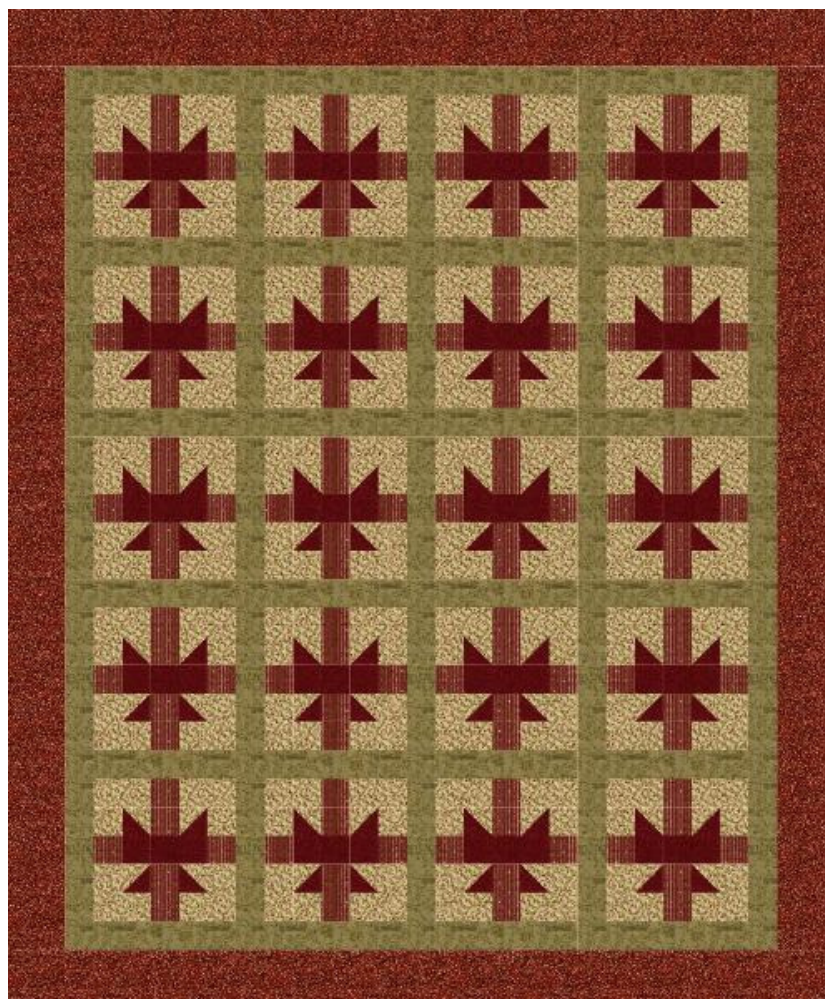

[View Cart](#)

Click on image to enlarge it.

"THE GIFT"

This quilt block is made up of :

- (12) Light squares
- (6) Medium squares
- (3) Dark squares
- (4) Light/Dark half-square triangles

Quilt Layout as Shown Below:

Size :58" x 70"

4 x 5 Block Layout (20 total)

Using the 10" Finished Block

2" Finished Sashing width

4" Finished Border width

You'll Need...

(1) Pkg. 2.0" Thangles

1+3/8 yards Background (Light)

5/8 yard Dk. Burgundy (Dark)

5/8 yard Md. Burgundy (Med.)

1+3/8 yards Green (Sashing)

1+1/4 yards Large Print (Border)

10" Finished Block:

[2" Thangles](#)

Cut strips 2.5" wide

12.5" Finished Block:

[2.5" Thangles](#)

Cut strips 3.0" wide

15" Finished Block:

[3.0" Thangles](#)

Cut strips 3.5" wide

NEW!!

Members of Quilt Guilds:

[Click Here](#) for the easy print version in .PDF format to pass out at your next meeting!